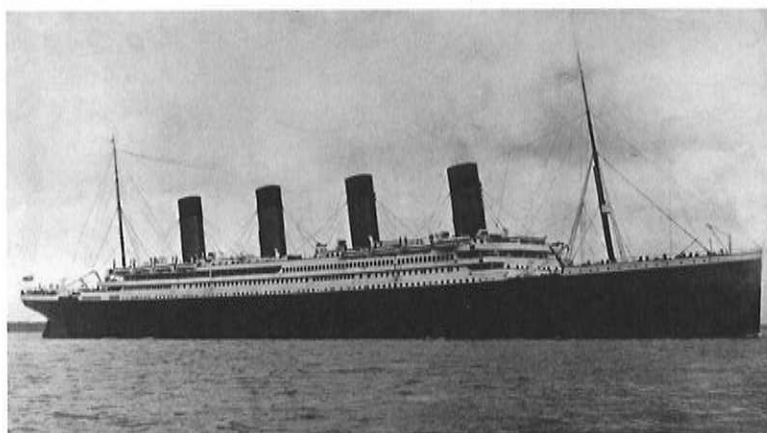

Email: office@malmesburypark.bournemouth.sch.uk

Headteacher
Jackie Green MA.Ed
Deputy Headteacher
Nicola Smith B-Ed (Hons) NPQH
www.malmesburypark.com

Monday 2nd March 2020

Dear Parents/guardians

After Easter we will be beginning the learning for our much loved project 'SOS Titanic'. We were hoping to take the children to visit the SeaCity museum in Southampton but due to transport costs the trip has worked out to be too expensive. Luckily a visitor from the museum has agreed to come to us for a small charge instead. He will be running three workshops across the day where children will have the chance to dress up as passengers and crew, handle objects and even make the decisions about who should be saved by getting a seat on the lifeboats. Children will find out lots of information to help them understand the impact that this important event from history had on people's lives.

This visit takes place on **Thursday 23rd April 2020** during the school day. This is the first week of our project and will give the children the chance to learn lots to help them throughout the following weeks.

We are asking parents/guardians to contribute £5 per child to cover the cost of this visitor. This can be paid through Wisepay. If we do not get enough contributions the visit will not be able to go ahead. Please can payments be made by Monday 9th March.

Many thanks,

The Year 2 team.

We're working
towards Artsmark
Awarded by Arts
Council England

Reach South Academy Trust is a charitable company limited by guarantee
in England and Wales, Company number 10151730
Registered office Address: Veale Wasbrough Vizards LLP, Narrow Quay
House, Narrow Quay, Bristol BS1 4QA